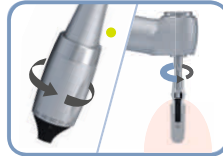

Automatic Declutching when Selected Torque is reached

- Compliance with Protocols for screw tightening
- Limits the risk of the screw fracturing or loosening

Universal connection of Prosthetic mandrels

- 7 different Torque levels (from 10 to 35 N.cm)
- Can be used with ALL Implant Systems

Micro-Head and Ergonomic Handle

- Easy access in restricted area with Excellent Visibility

Easy and Quick to use

- Reduced motion compared with using a ratchet wrench while tightening

UNIQUE

\$1,210.00

Lightweight
ONLY 135 gms