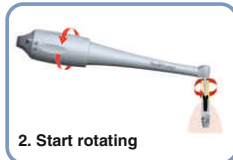

2. Start rotating